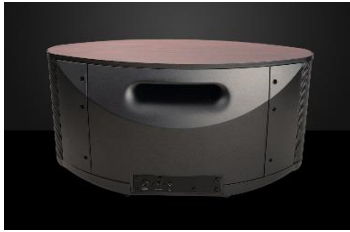

BryFi Wireless High Resolution Audio

BW-2

2.109,00 €

Dual 3-way Mini A Loudspeakers with built in 75 watt x 2 channel amplifier. Wifi, Ethernet, Tidal, High Resolution local library. All controlled with BryFi App on Android or iOS
Music Input: USB, NAS, UPnP, Tidal, Airplay,
Network: WiFi 802.11n, hotspot, 100mbps ethernet
A x L x P: 26 x 49,5 x 17,14cm

Peso: 7,25Kg + baterias opcionais

Inclui: Fonte de alimentação externa

Acabamento parte circundante: Branco ou Preto

Acabamento no topo: black ash,

natural cherry, boston cherry real

wood, preto brilho, ou branco brilho

Baterias **228,00 €**